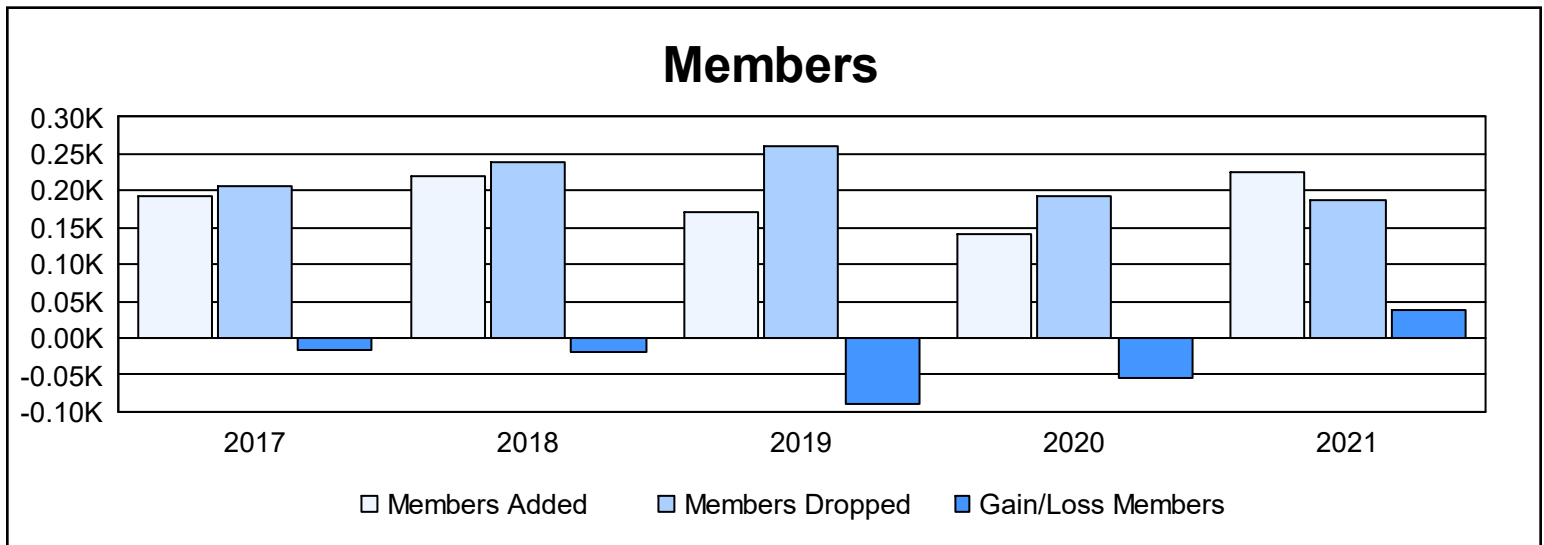

Year	New Clubs	Dropped Clubs	Gain/ Loss Clubs	New Members	Charter Members	Reinstate Members	Transfer Members	Total Member Added	Total Members Dropped	Gain/ Loss Members
2016-2017	0	0	0	180	0	7	5	192	207	-15
2017-2018	0	0	0	209	0	5	6	220	240	-20
2018-2019	0	0	0	155	1	10	6	172	261	-89
2019-2020	0	0	0	133	1	5	1	140	194	-54
2020-2021	3	0	3	129	87	5	3	224	186	38
<b>Average</b>	<b>1</b>	<b>0</b>	<b>1</b>	<b>161</b>	<b>18</b>	<b>6</b>	<b>4</b>	<b>190</b>	<b>218</b>	<b>-28</b>

### Membership Composition June 2021 Cumulative