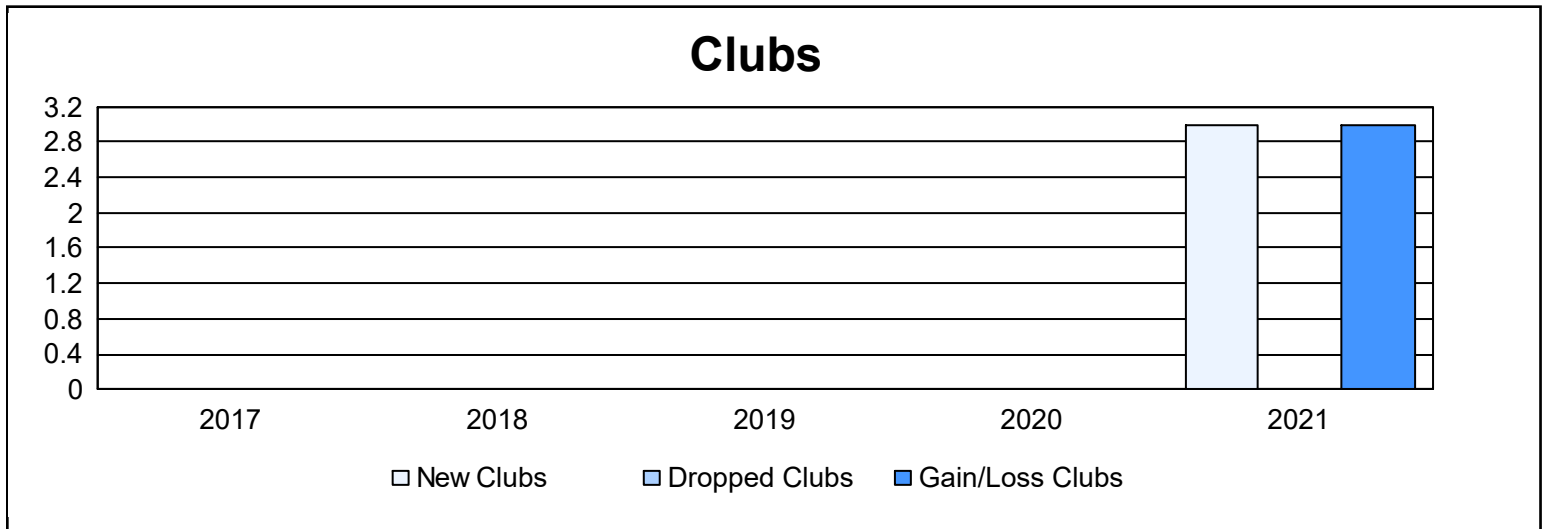

Year	New Clubs	Dropped Clubs	Gain/ Loss Clubs	New Members	Charter Members	Reinstate Members	Transfer Members	Total Member Added	Total Members Dropped	Gain/ Loss Members
2016-2017	0	0	0	180	0	7	5	192	207	-15
2017-2018	0	0	0	209	0	5	6	220	240	-20
2018-2019	0	0	0	155	1	10	6	172	261	-89
2019-2020	0	0	0	133	1	5	1	140	194	-54
2020-2021	3	0	3	129	87	5	3	224	186	38
<b>Average</b>	<b>1</b>	<b>0</b>	<b>1</b>	<b>161</b>	<b>18</b>	<b>6</b>	<b>4</b>	<b>190</b>	<b>218</b>	<b>-28</b>

### Membership Composition June 2021 Cumulative